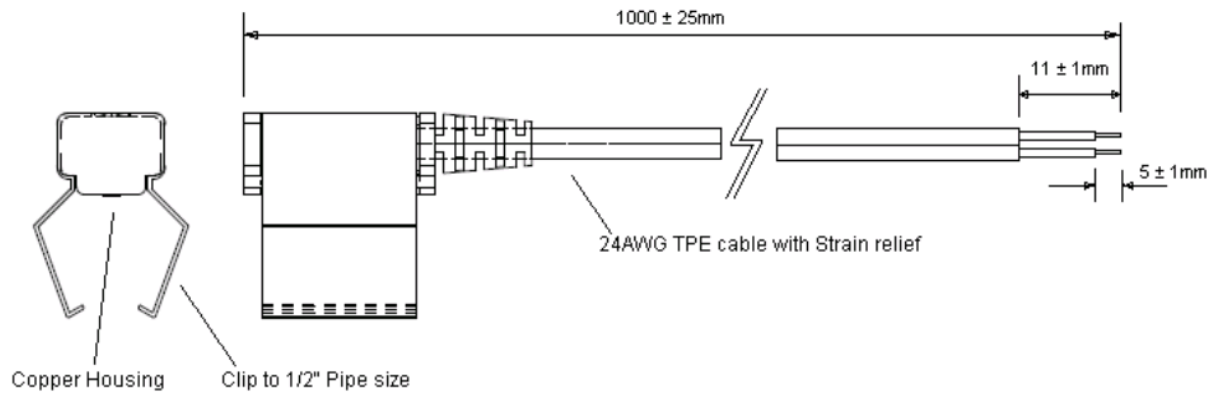

NTC-Klemmsensor
Art.Nr.: 42105

Telemeter Electronic GmbH

Parameters	Units	Value
Resistance @ +25°C	Ohms	10,000
Tolerance from +25°C to +85°C	°C	±1
Beta Value 25/85	K	3435
Tolerance on Beta Value	%	±2
Time response on pipe surface (T63)	Seconds	~5