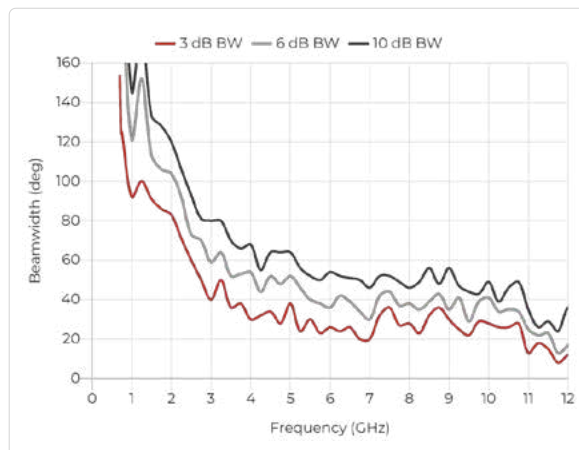

Double Ridged Horn Antenna Model QRH11R

Telemeter Electronic

Beamwidth

Port A, E plane

Port A, H plane

Port B, E plane

Port B, H plane

Deutschland