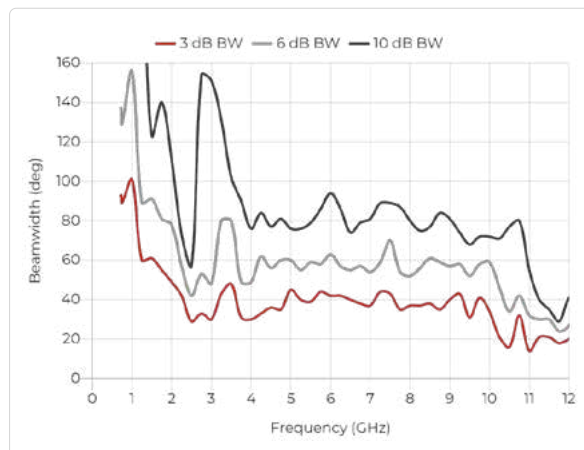

Double Ridged Horn Antenna Model QRH11R

Telemeter Electronic

Beamwidth

Port A, E plane