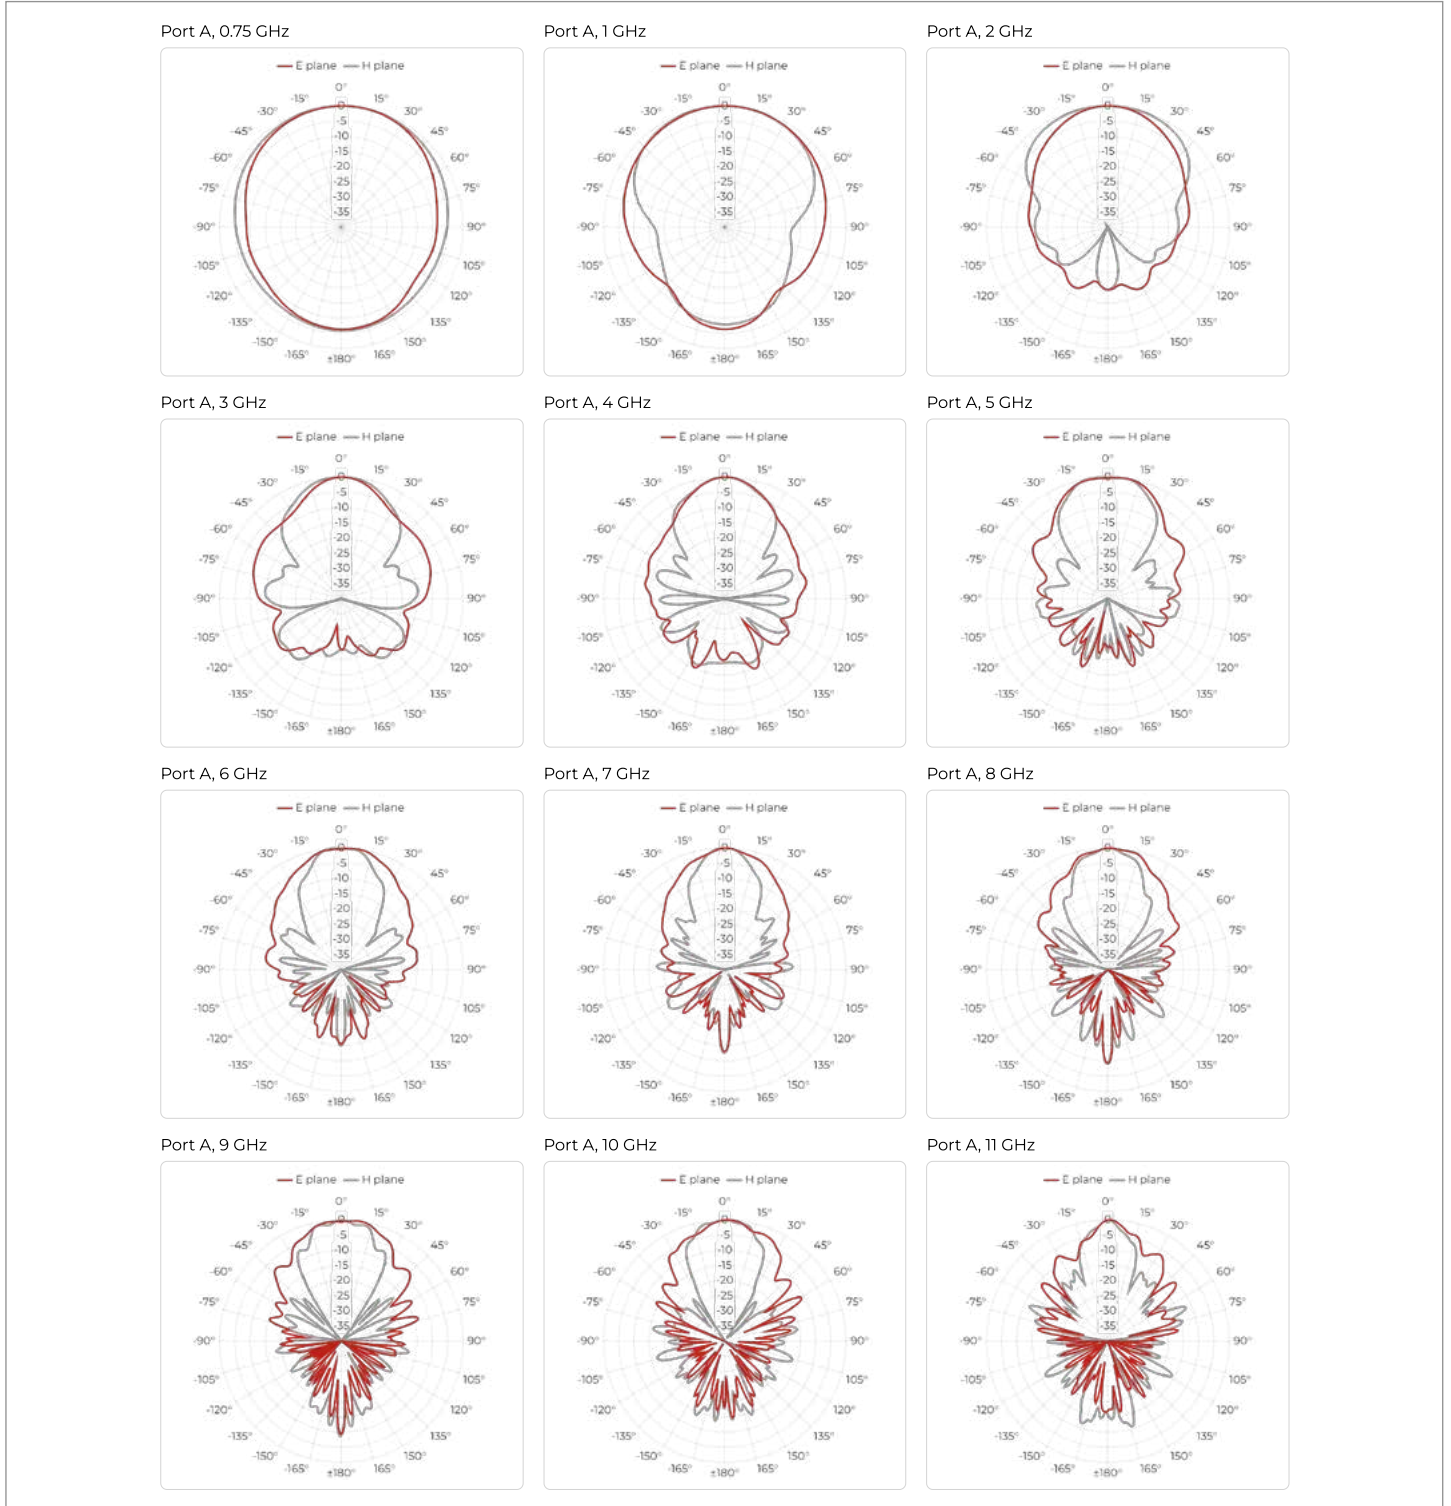

Double Ridged Horn Antenna Model QRH11R

Radiation Patterns – Port A