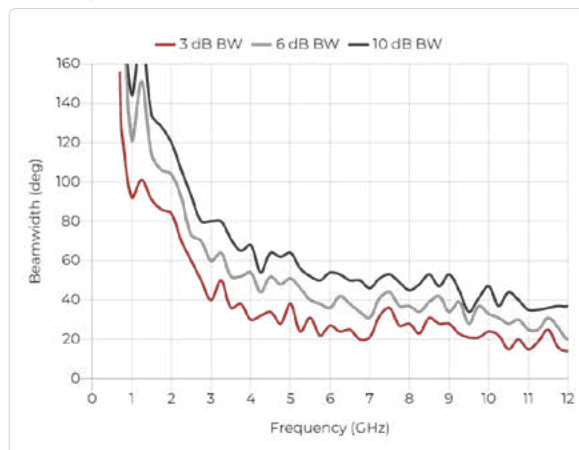

Double Ridged Horn Antenna Model QRH11R

Telemeter Electronic

Beamwidth

Port A, E plane

Port A, H plane

Port B, E plane

Port B, H plane

Deutschland