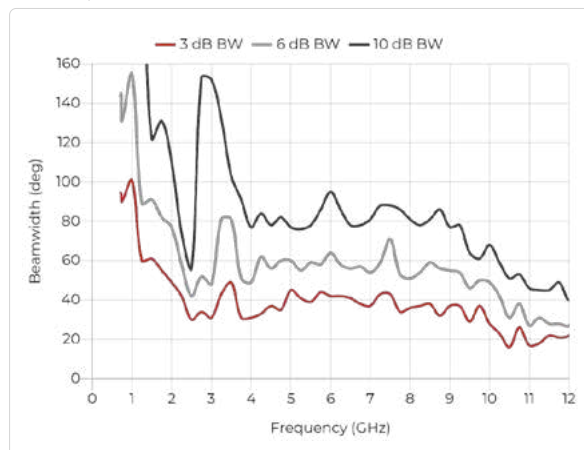

Double Ridged Horn Antenna Model QRH11R

Telemeter Electronic

Beamwidth

Port A, E plane

Port A, H plane

Port B, E plane

Port B, H plane

Deutschland