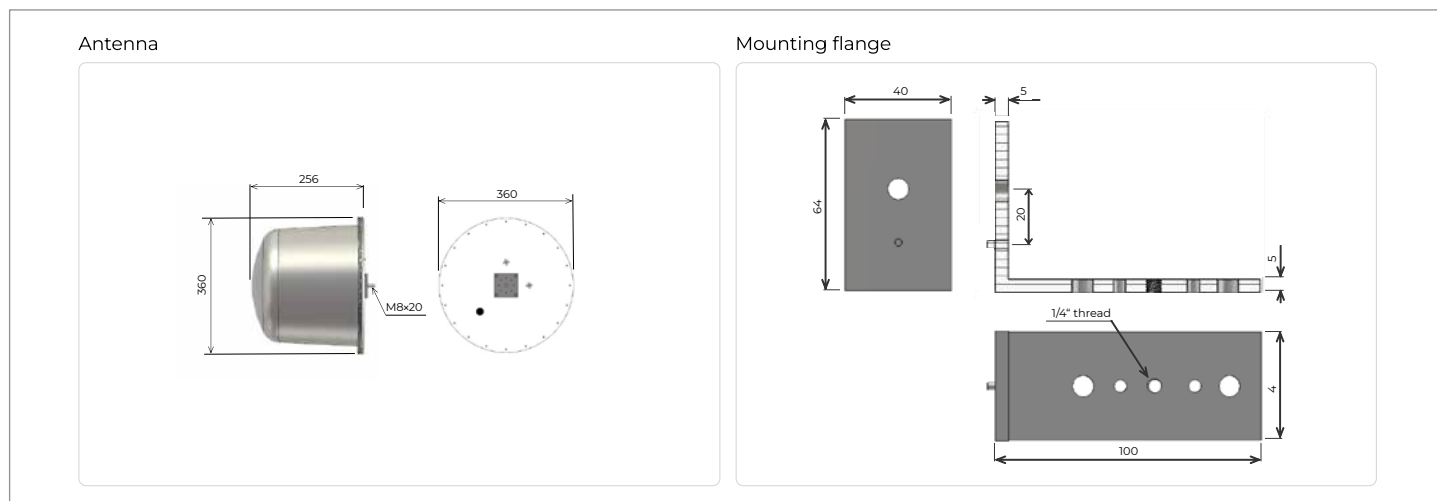

Mechanical Drawings

Deutschland
Telemeter Electronic GmbH
Joseph-Gänsler-Str. 10, 86609 Donauwörth
Tel. +49 906 70693-0, Fax +49 906 70693-50
info@telemeter.de, www.telemeter.info

Schweiz
Telemeter Electronic GmbH
Romanshornstr. 117, 8280 Kreuzlingen
Tel. +41 71 6992020, Fax +41 71 6992024
info@telemeter.ch, www.telemeter.info

Tschechische Republik
Telemeter Electronic s.r.o.
České Vrbné 2364, 37011 České Budějovice
Tel. +420 38 5310637 und +420 38510143
info@telemeter.cz, www.telemeter.info