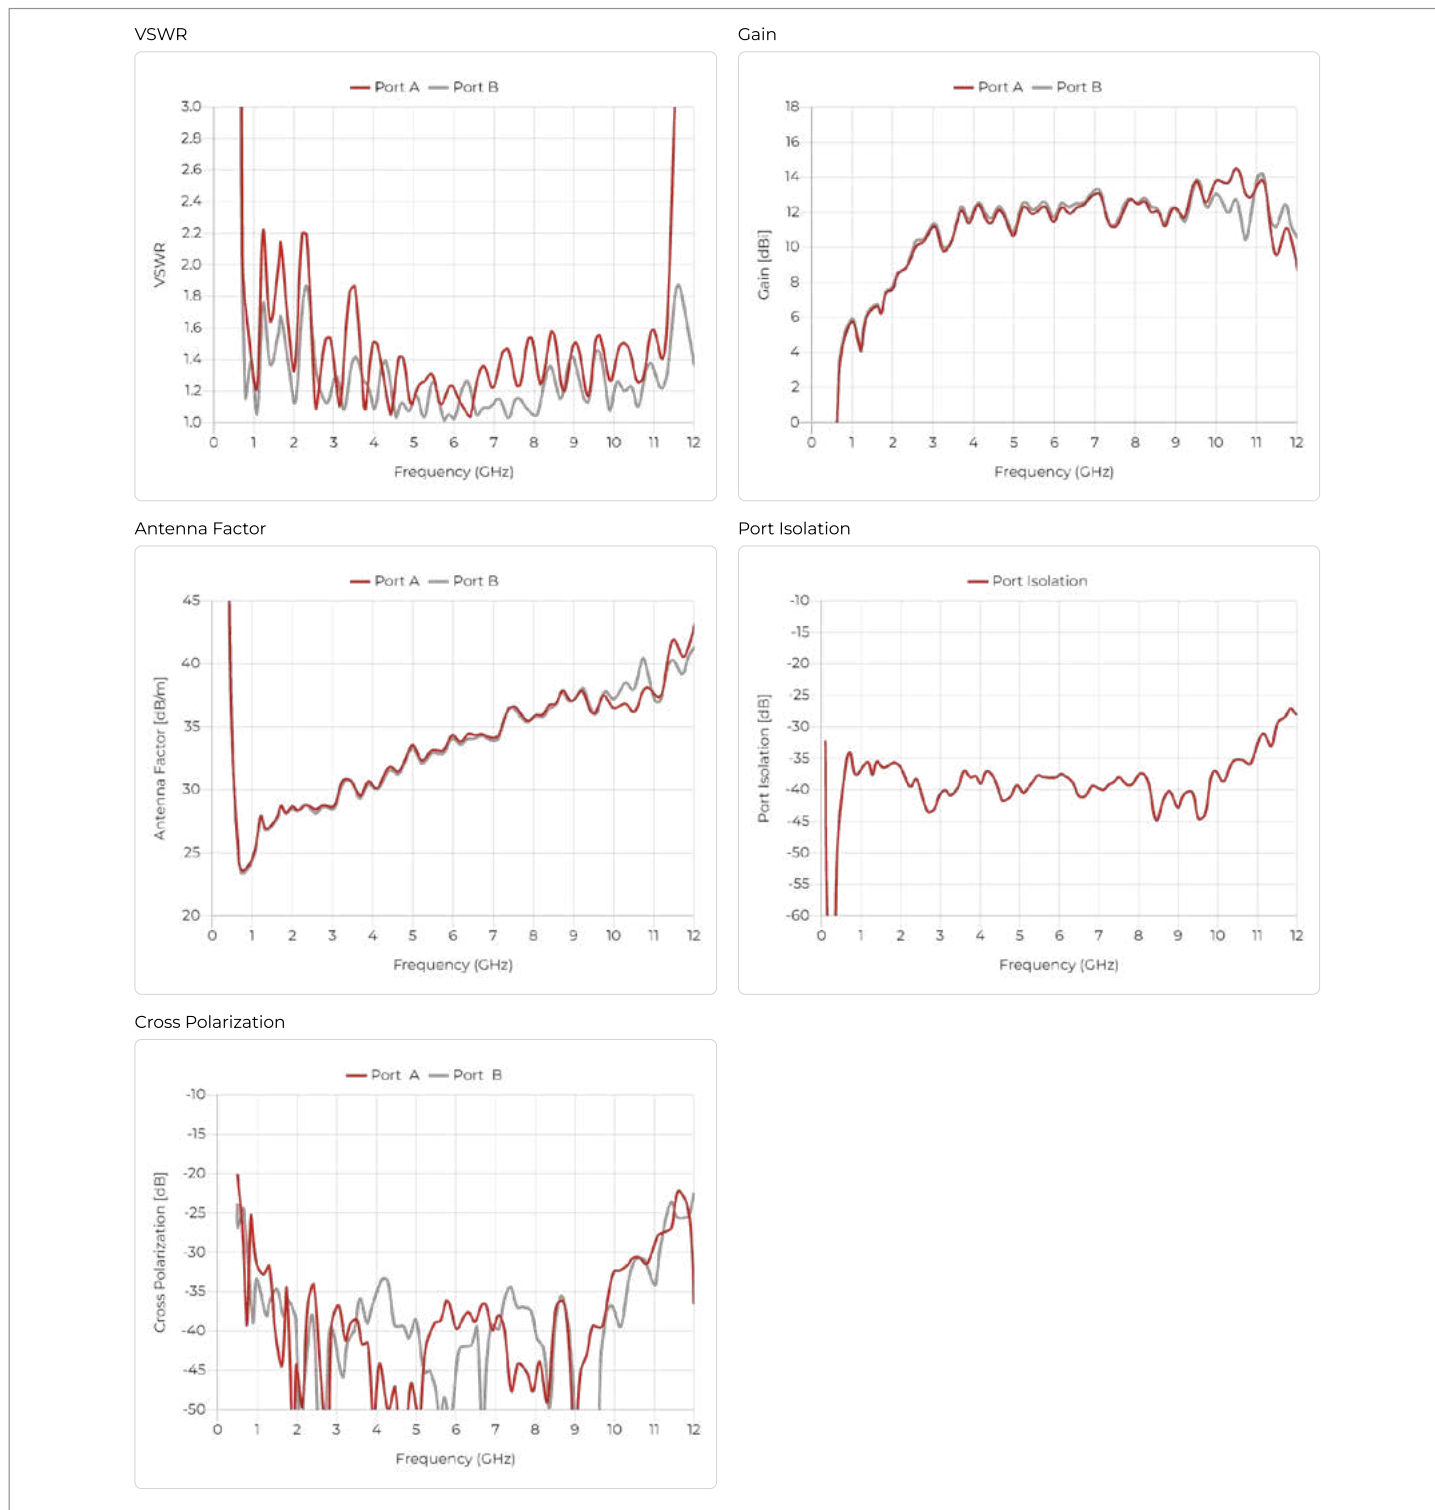

Double Ridged Horn Antenna Model QRH11R

Telemeter Electronic

Typical Parameters

Deutschland

Telemeter Electronic GmbH

Joseph-Gänsler-Str. 10, 86609 Donauwörth
Tel. +49 906 70693-0, Fax +49 906 70693-50
info@telemeter.de, www.telemeter.info

Schweiz

Telemeter Electronic GmbH

Romanshonerstr. 117, 8280 Kreuzlingen
Tel. +41 71 6992020, Fax +41 71 6992024
info@telemeter.ch, www.telemeter.info

Tschechische Republik

Telemeter Electronic s.r.o.

České Vrbné 2364, 37011 České Budějovice
Tel. +420 38 5310637 und +420 38510143
info@telemeter.cz, www.telemeter.info