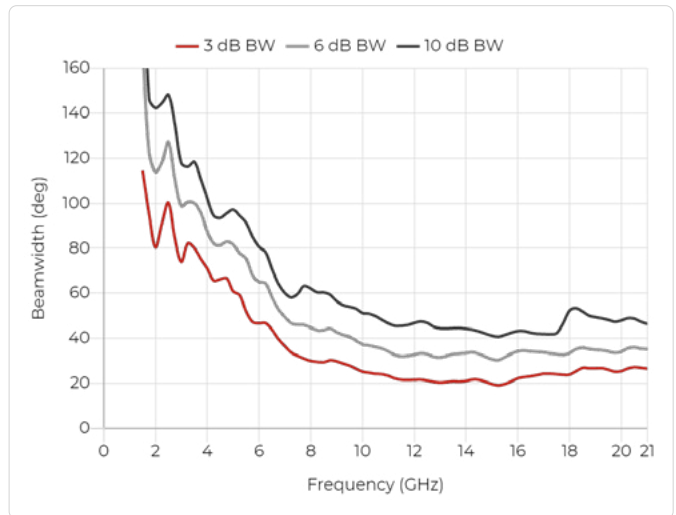

Port A, H plane