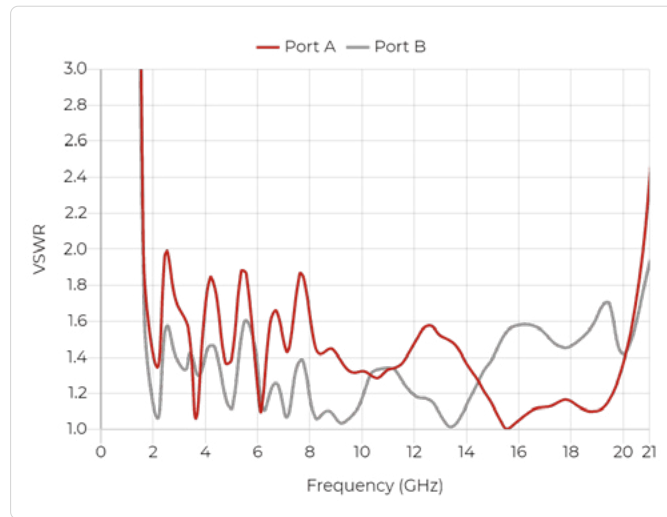

Typical Parameters

VSWR