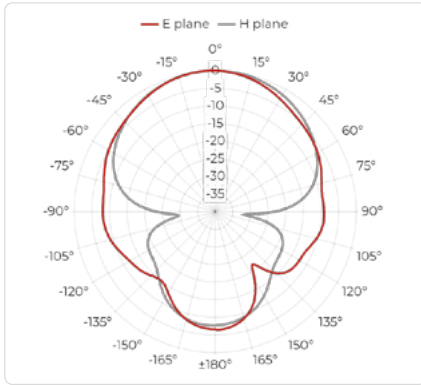

## Physical Specifications

Width	101 mm (3.976 in)
Height	132 mm (5.197 in)
Depth	101 mm (3.976 in)
Weight	0.258 kg (0.569 lb)

## Beamwidth

Port A, E plane

Port A, H plane

Port B, E plane

Port B, H plane

Deutschland  
**Telemeter Electronic GmbH**  
 Joseph-Gänsler-Str. 10, 86609 Donauwörth  
 Tel. +49 906 70693-0, Fax +49 906 70693-50  
 info@telemeter.de, www.telemeter.info

# Radiation Patterns - Port A

Port A, 2 GHz

Port A, 3 GHz

Port A, 4 GHz

Port A, 5 GHz

Port A, 6 GHz

Port A, 8 GHz

Port A, 10 GHz