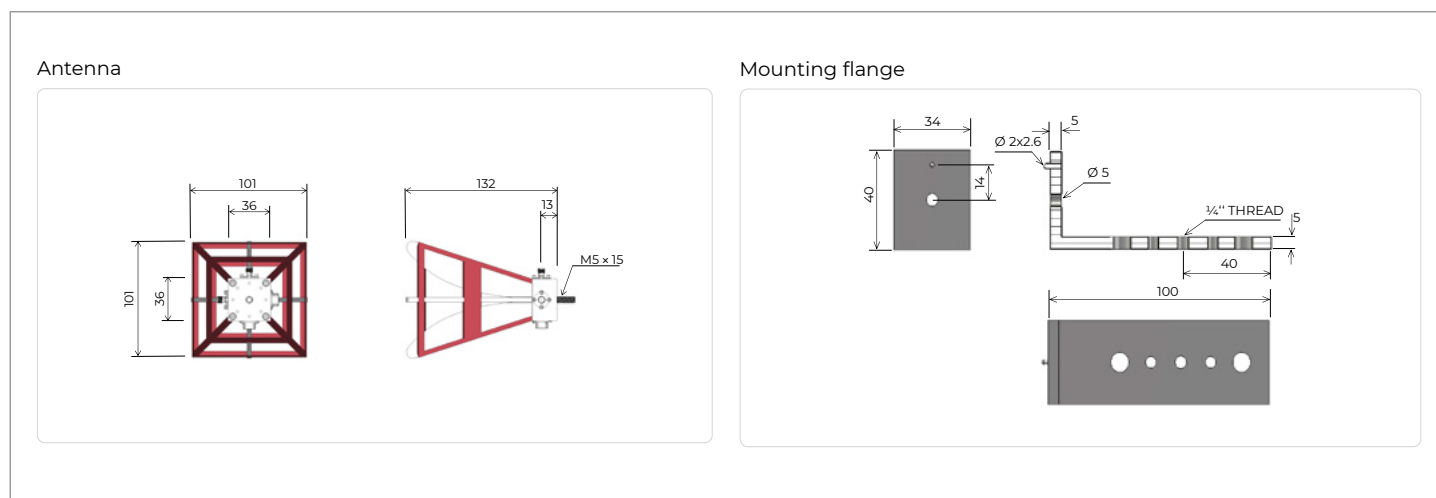

Mechanical Drawings

Deutschland
Telemeter Electronic GmbH
Joseph-Gänsler-Str. 10, 86609 Donauwörth
Tel. +49 906 70693-0, Fax +49 906 70693-50
info@telemeter.de, www.telemeter.info

Schweiz
Telemeter Electronic GmbH
Romanshornstr. 117, 8280 Kreuzlingen
Tel. +41 71 6992020, Fax +41 71 6992024
info@telemeter.ch, www.telemeter.info

Tschechische Republik
Telemeter Electronic s.r
České Vrbné 2364, 37011 České Budějovice
Tel. +420 38 5310637, +420385510143
info@telemeter.cz, www.telemeter.cz