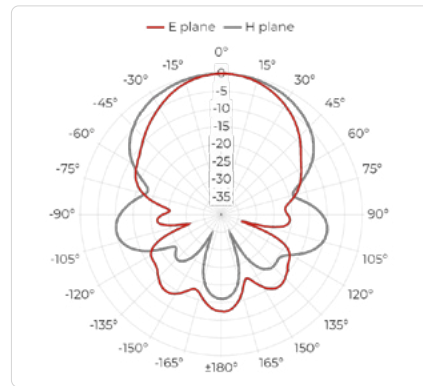

## Physical Specifications

Width	101 mm (3.976 in)
Height	132 mm (5.197 in)
Depth	101 mm (3.976 in)
Weight	0.258 kg (0.569 lb)

# Radiation Patterns - Port A

Port A, 2 GHz

Port A, 3 GHz

Port A, 4 GHz

Port A, 5 GHz

Port A, 6 GHz

Port A, 8 GHz

Port A, 10 GHz

## Radiation Patterns - Port B

Port B, 2 GHz

Port B, 3 GHz

Port B, 4 GHz

Port B, 5 GHz

Port B, 6 GHz

Port B, 8 GHz

Port B, 10 GHz