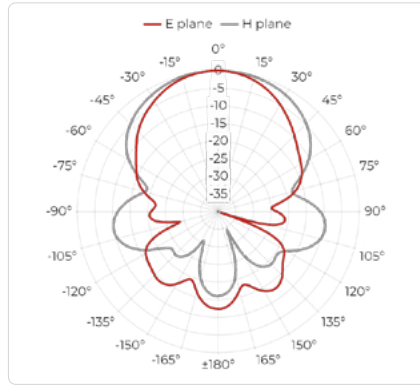

## Physical Specifications

Width	101 mm (3.976 in)
Height	132 mm (5.197 in)
Depth	101 mm (3.976 in)
Weight	0.258 kg (0.569 lb)

# Radiation Patterns - Port A

Port A, 2 GHz

Port A, 3 GHz

Port A, 4 GHz

Port A, 5 GHz

Port A, 6 GHz

Port A, 8 GHz

Port A, 10 GHz