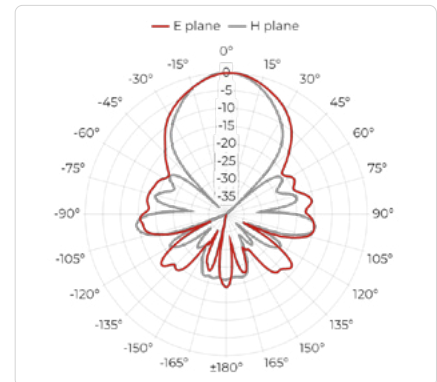

## Physical Specifications

Width	101 mm (3.976 in)
Height	132 mm (5.197 in)
Depth	101 mm (3.976 in)
Weight	0.258 kg (0.569 lb)

## Radiation Patterns - Port B

Port B, 2 GHz

Port B, 3 GHz

Port B, 4 GHz

Port B, 5 GHz

Port B, 6 GHz

Port B, 8 GHz

Port B, 10 GHz