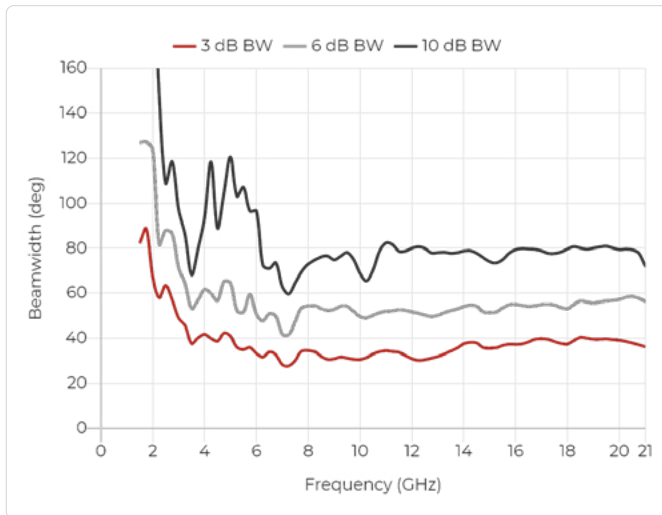

Beamwidth

Port A, E plane