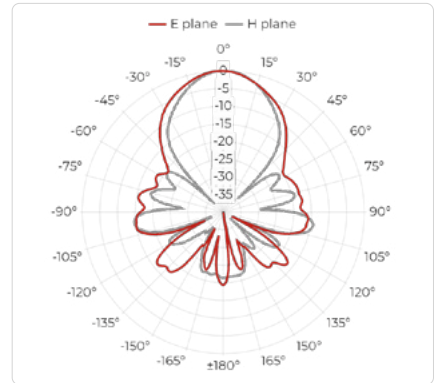

## Physical Specifications

Width	101 mm (3.976 in)
Height	132 mm (5.197 in)
Depth	101 mm (3.976 in)
Weight	0.258 kg (0.569 lb)

# Radiation Patterns - Port A

Port A, 2 GHz

Port A, 3 GHz

Port A, 4 GHz

Port A, 5 GHz

Port A, 6 GHz

Port A, 8 GHz

Port A, 10 GHz