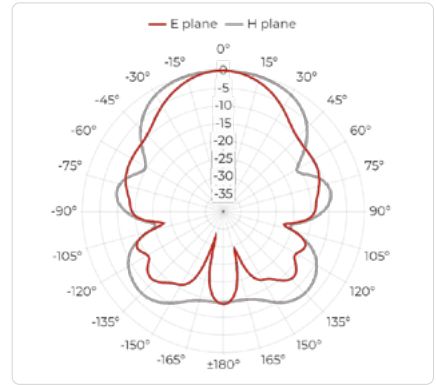

## Physical Specifications

Width	101 mm (3.976 in)
Height	132 mm (5.197 in)
Depth	101 mm (3.976 in)
Weight	0.258 kg (0.569 lb)

# Radiation Patterns - Port A

Port A, 2 GHz

Port A, 3 GHz

Port A, 4 GHz

Port A, 5 GHz

Port A, 6 GHz

Port A, 8 GHz

Port A, 10 GHz