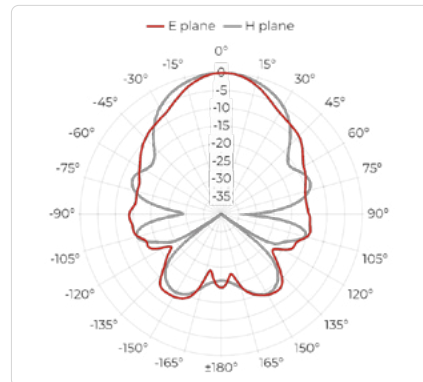

## Physical Specifications

Width	101 mm (3.976 in)
Height	132 mm (5.197 in)
Depth	101 mm (3.976 in)
Weight	0.258 kg (0.569 lb)

## Radiation Patterns - Port B

Port B, 2 GHz

Port B, 3 GHz

Port B, 4 GHz

Port B, 5 GHz

Port B, 6 GHz

Port B, 8 GHz

Port B, 10 GHz