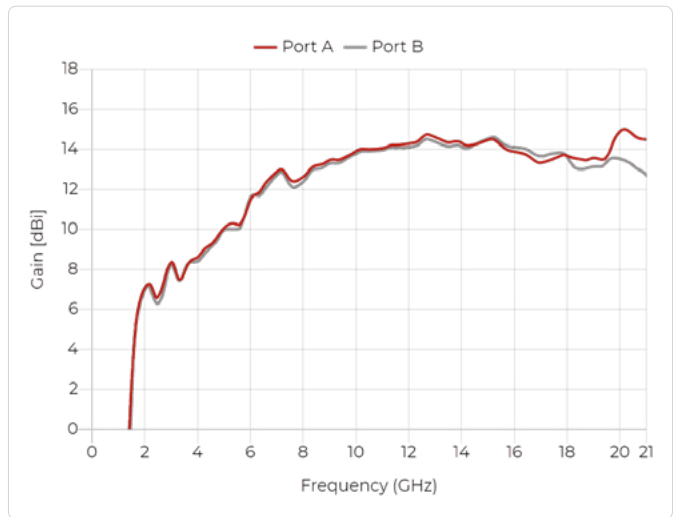

Typical Parameters

Gain

Deutschland
Telemeter Electronic GmbH
Joseph-Gänsler-Str. 10, 86609 Donauwörth
Tel. +49 906 70693-0, Fax +49 906 70693-50
info@telemeter.de, www.telemeter.info

Schweiz
Telemeter Electronic GmbH
Romanshornstr. 117, 8280 Kreuzlingen
Tel. +41 71 6992020, Fax +41 71 6992024
info@telemeter.ch, www.telemeter.info

Tschechische Republik
Telemeter Electronic s.r
České Vrbné 2364, 37011 České Budějovice
Tel. +420 38 5310637, +420385510143
info@telemeter.cz, www.telemeter.cz