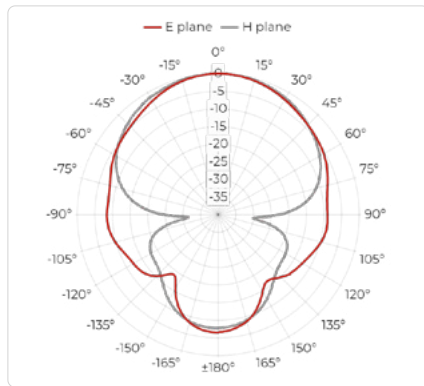

Radiation Patterns - Port B

Port B, 2 GHz