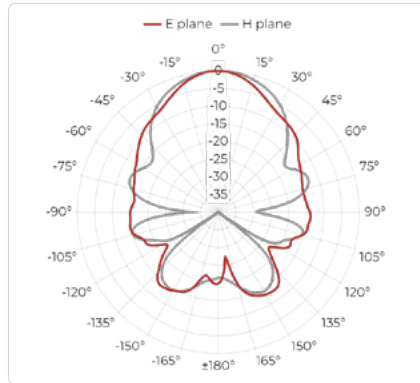

## Physical Specifications

Width	101 mm (3.976 in)
Height	132 mm (5.197 in)
Depth	101 mm (3.976 in)
Weight	0.258 kg (0.569 lb)

# Radiation Patterns - Port A

Port A, 2 GHz

Port A, 3 GHz

Port A, 4 GHz

Port A, 5 GHz

Port A, 6 GHz

Port A, 8 GHz

Port A, 10 GHz